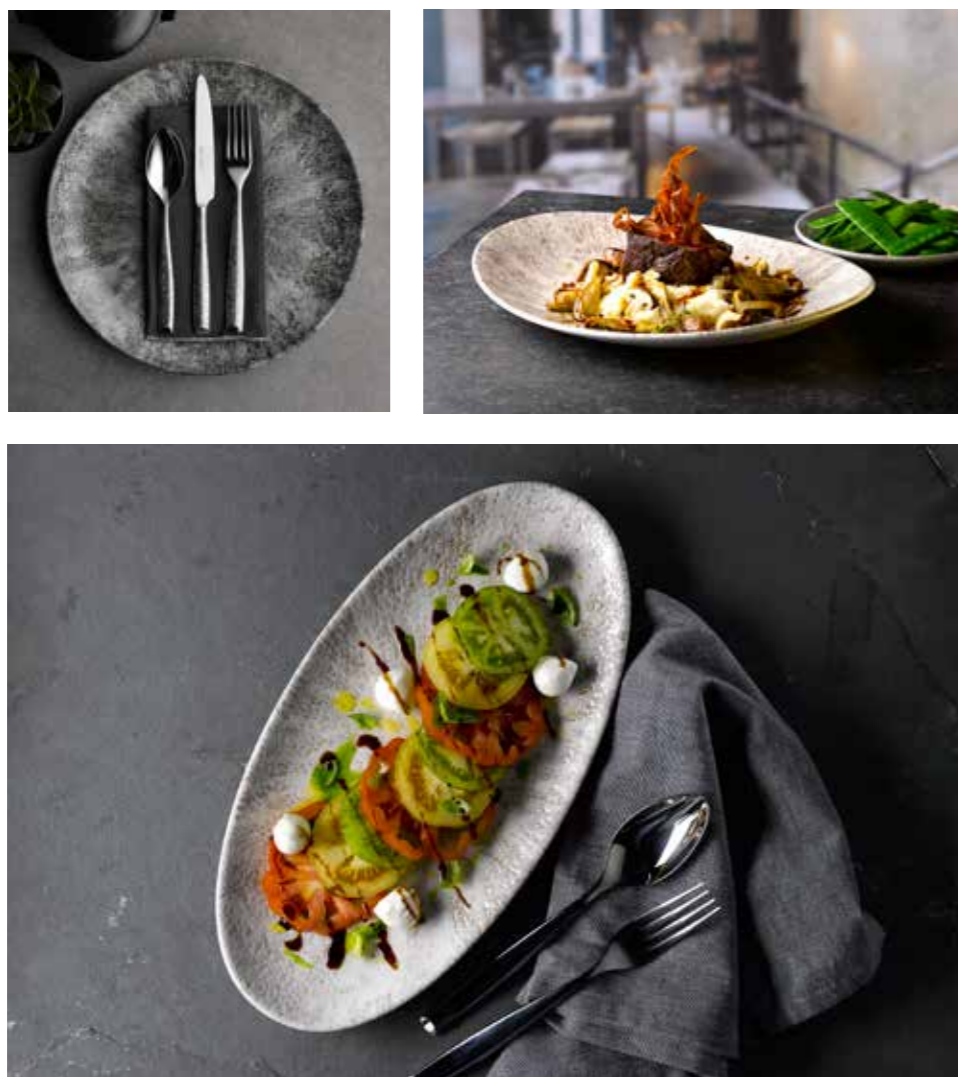

STUDIO®
PRINTS

Stone

The subtle texture of hand carved stone

Studio Prints collections are a contemporary take on traditional studio pottery. Stone, a range within the collection is inspired by the traditional process of hand carving ceramics from natural stone, emulating tones and textures from nature.