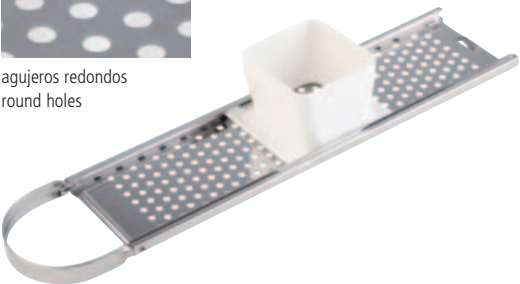

**rallador
"PROFI"**

inox, agujeros redondos para conseguir hilos finos
mango polietileno (Hostalen®)
ergonómico
plástico resistente al golpe
fácil de manejar

**spätzle-/ noodle slicer
"PROFI"**

stainless steel, round holes for short spätzle/noodles
slide made of polyethylen (Hostalen®)
ergonomic handle, shock-resistant plastic
easy to handle

No.	tamaño cm size cm	para cacerolas de tamaño cm for pots with size cm	€
88072	54 x 12	Ø 40 - 46	69,00