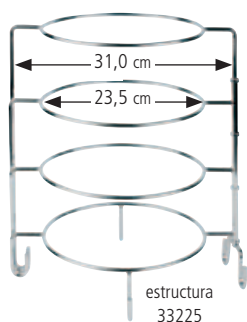

piezas sueltas / spare parts

83405	37 x 37	bandeja de melamina / tray melamine	17,50
83406	26,5 x 26,5	bandeja de melamina / tray melamine	12,90
83407	21 x 21	bandeja de melamina / tray melamine	8,20
84405	38 x 38	plato acrilico / plate acryl	32,00
84406	30,5 x 30,5	plato acrilico / plate acryl	28,00
84407	23 x 23	plato acrilico / plate acryl	18,00