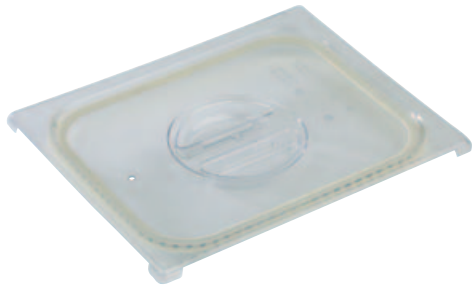

odourless

tightly fitting lids, clear

virtually unbreakable

stackable

temperature resistance from -100°C

up to 100°C

No.		€
82003	GN 1/1	8,40
82005	GN 1/2	5,40
82007	GN 1/3	3,25

**GN-tapa PC hermética**