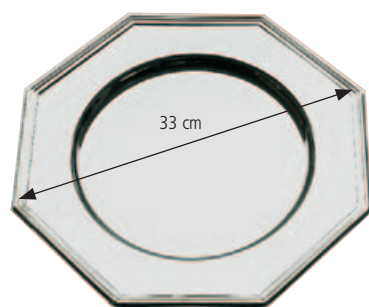

plato
18/8 acero inoxidable pulido
redondo
con borde perlado

plate tray
18/8 stainless steel highly polished
round
with pearl edge

No.	tamaño cm size cm		€
35720	Ø 30,5		12,85
36323	Ø 33		16,20

plato
18/8 acero inoxidable pulido
octogonal

plate tray
18/8 stainless steel highly polished
octogonal

No.	tamaño cm size cm		€
35633	33 x 33		12,85