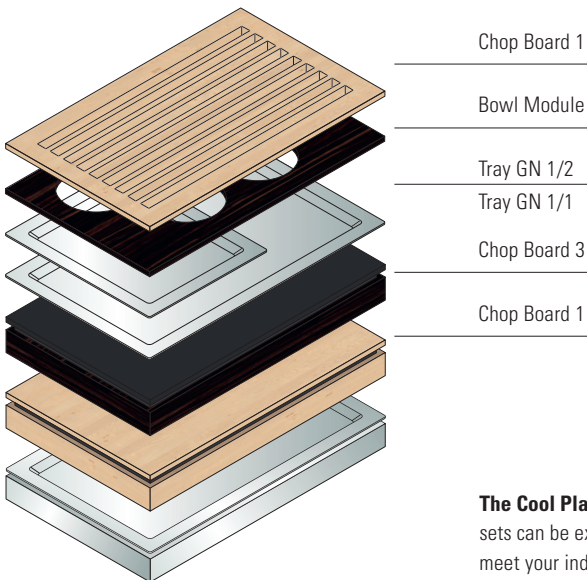

Los juegos básicos de las bandejas de refrigeración se pueden ampliar individualmente y utilizarse de forma individual en cualquier momento.

La misma base con el complemento adecuado se puede utilizar como bandeja de refrigeración, tabla para cortar o soporte para fuente.

The Cool Plate base sets can be expanded to meet your individual requirements and arranged in a host of different ways. Depending on the cover panel, a single base can serve as a cool plate, a chopping board or a bowl holder.