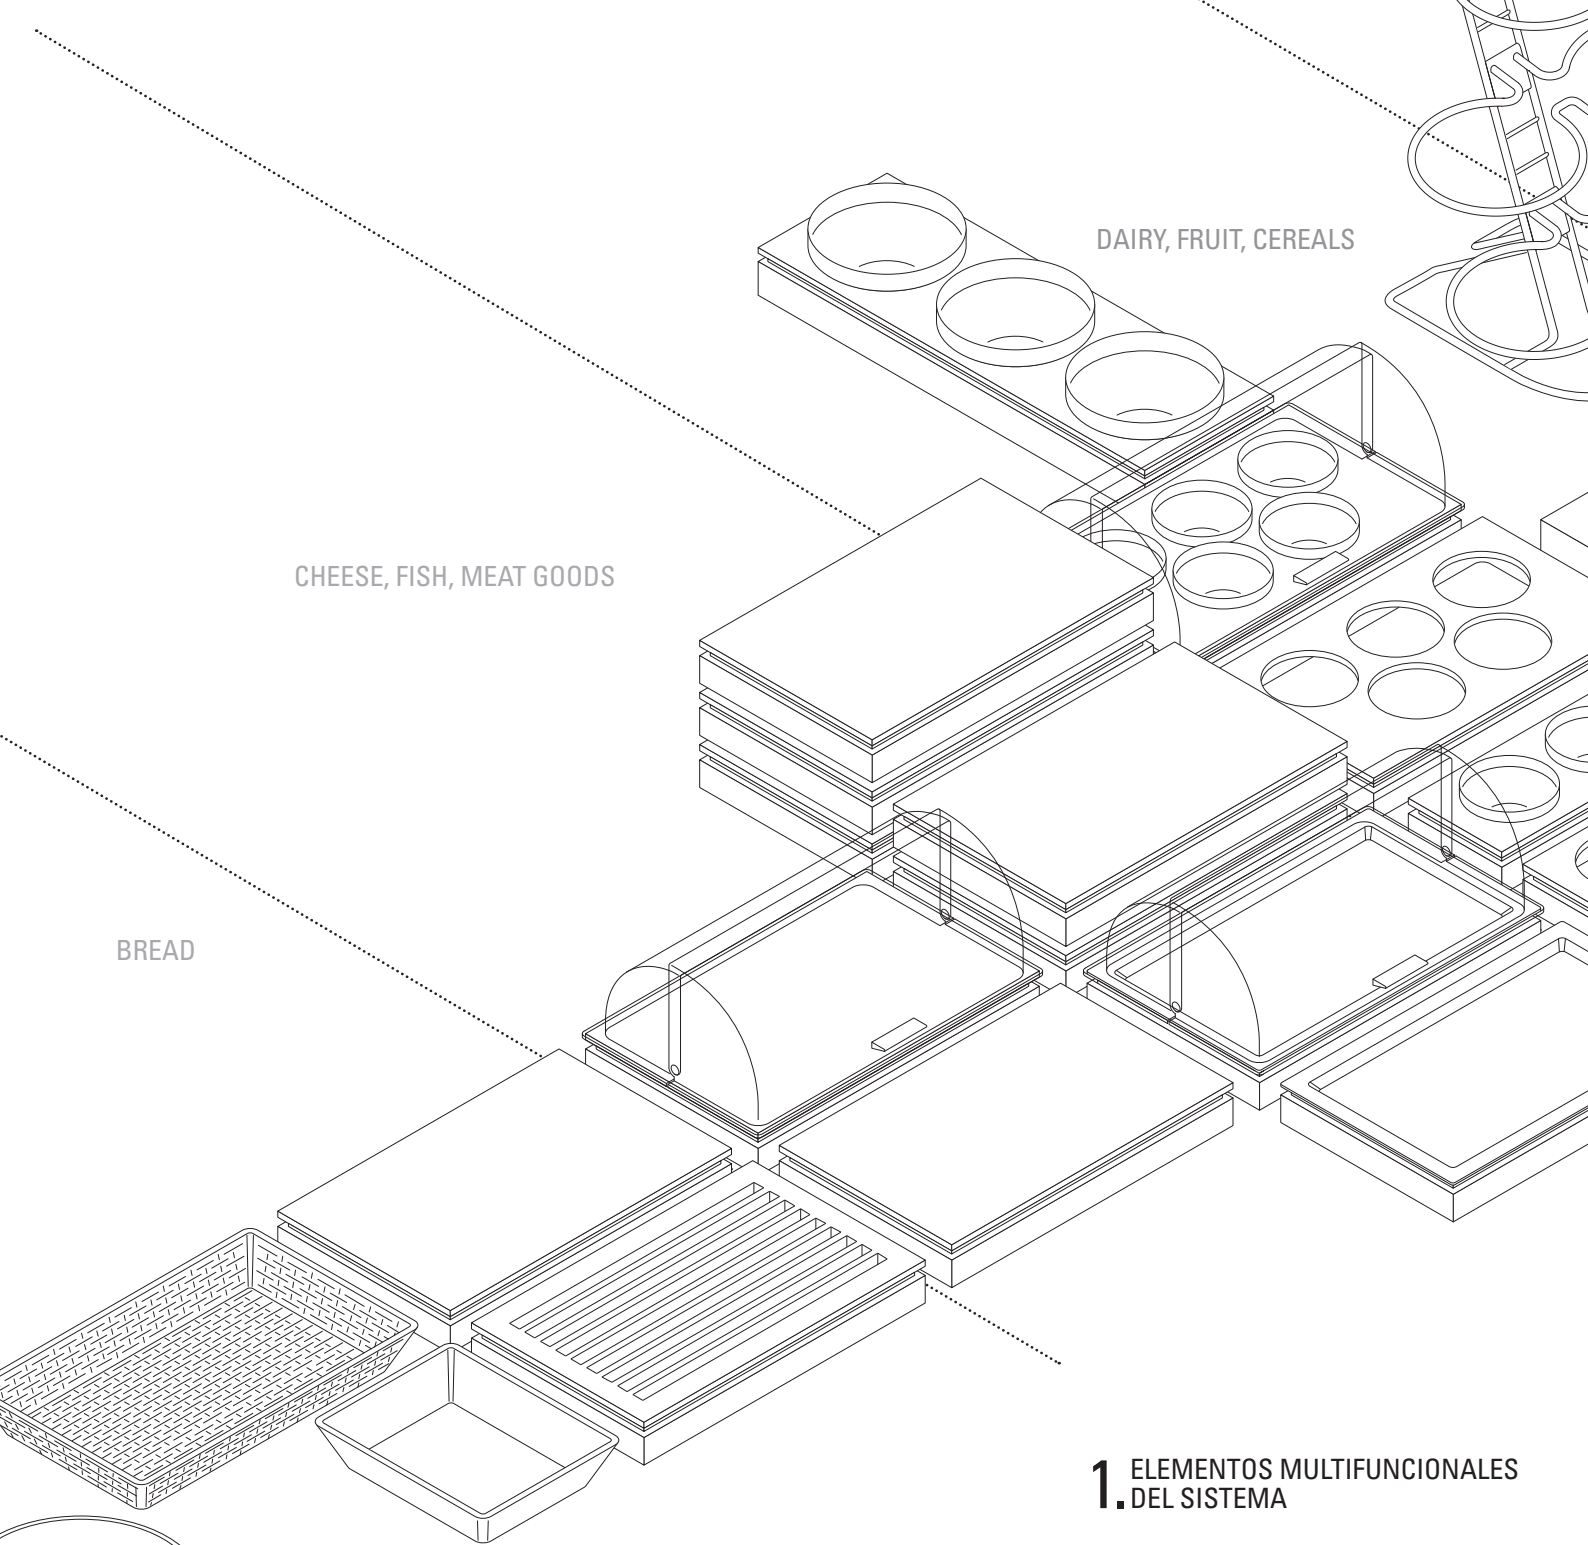

1. ELEMENTOS MULTIFUNCIONALES DEL SISTEMA