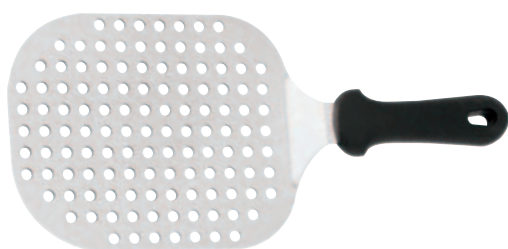

**paleta pizza agujereada
"PRO"**

inox, mango polipropileno ergonómico

**pizza server, perforated
"PRO"**

stainless steel, polypropylene ergonomic handle

No.	tamaño hoja cm blade size cm	largura cm length cm	€
88631	22 x 18	38	17,75