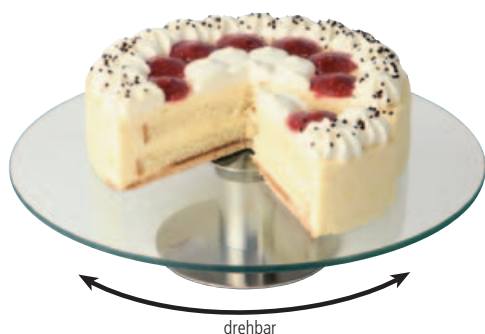

porta tartas
giratorio
plato cristal
pie acero inoxidable mate
en caja de regalo

plate / cake plate
rotating
glass plate
stainless steel satin finish
foam rubber below to
save your furniture
to present canapés,
pastries and cake
in colour box

No.	tamaño cm size cm	altura cm height cm	€
00444	Ø 30	7	17,60