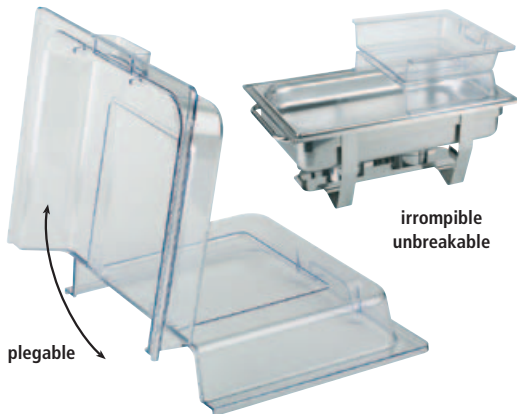

tapa GN 1/1

policarbonato transparente para GN 1/1 chafing dish, bandejas y cubetas GN 1/1

cover GN 1/1

clear plastic, polycarbonate suitable for GN 1/1 chafing dish, GN 1/1 trays, GN 1/1 pans nearly unbreakable

No.	tamaño cm size cm	altura cm height cm		€
11013	53 x 32,5	6	GN 1/1	26,95