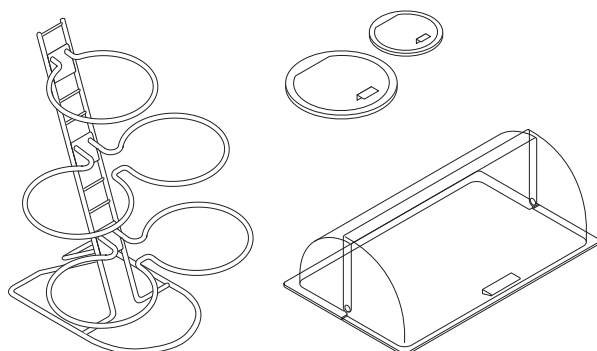

AMPLIABLE

Accesorios como pies para fuentes, campanas y tapaderas complementan y amplían las posibilidades del sistema de buffet.

Accessories such as bowl stands, covers and lids enhance and extend the buffet range's potential.