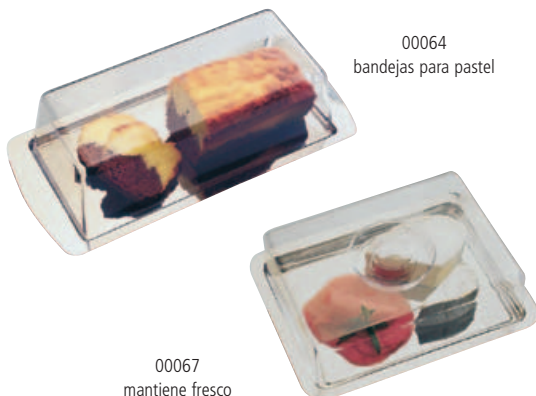

Campana alt.7 cm + Campana alt.11 cm

porta tartas

acero inoxidable
bandeja con campana
redonda

cake plate

stainless steel tray
with cover
with colour inlay

No.	tamaño cm size cm	altura cm height cm		€
00065	Ø 30	11	con 1 campana / with 1 cover	5,75
00652	Ø 30	7 - 11	con 2 campana / with 2 cover	6,95