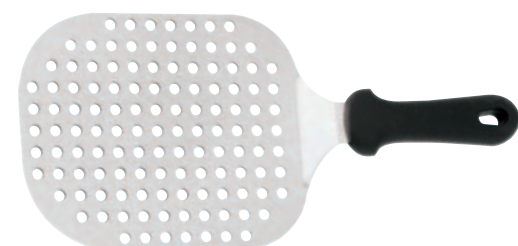

**paleta pizza agujereada
"PRO"**

inox, mango polipropileno ergonómico

**pizza server, perforated
"PRO"**

stainless steel, polypropylene ergonomic handle

No.	tamaño hoja cm blade size cm	largura cm length cm	€
88631	22 x 18	38	17,75