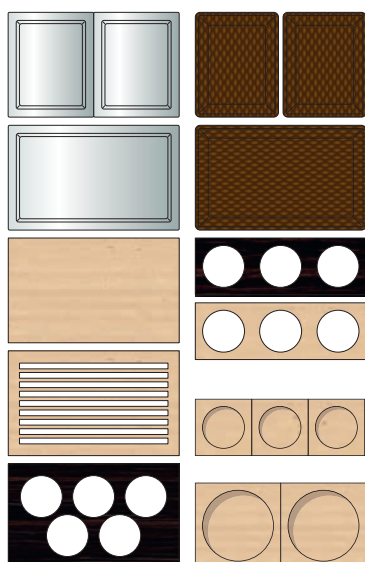

2. REFERENCIAS DE MEDIDAS DE LOS ELEMENTOS DEL SISTEMA