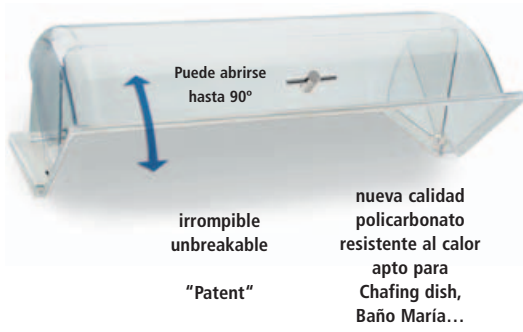

Made in Germany

GN 1/1 & GN 1/2

tapa

policarbonato transparente para GN chafing dish, bandejas GN, ... con sistema de apertura roll top, 90° resistencia termica -30°C a 120°C

cover

clear plastic suitable for GN chafing dish, GN trays, GN pans solid quality, to be opened 90° heat-resistance -30°C to 120°C

No.	tamaño cm size cm	altura cm height cm		€
11008	53 x 32,5	17	GN 1/1 botòn dorado / gold handle	59,90
11010	53 x 32,5	17	GN 1/1 botòn cromado / chrome handle	59,90
12008	32,5 x 26,5	15	GN 1/2 botòn dorado / gold handle	51,60
12010	32,5 x 26,5	15	GN 1/2 botòn cromado / chrome handle	51,60