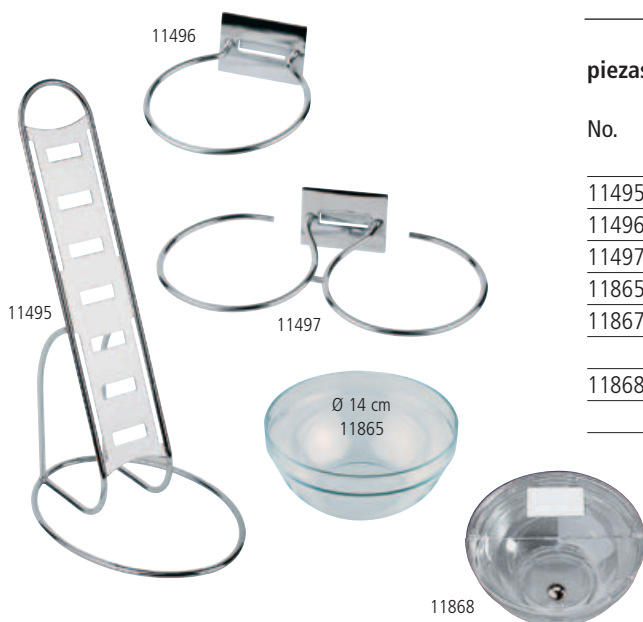

piezas sueltas / spare parts

No.	tamaño cm size cm	litros liters		€
11495			escalera / frame	22,00
11496			aro indiv. / single ring	6,50
11497			aro doble / double ring	12,00
11865	Ø 14,0	0,5	bol vichio / glas bowl	1,80
11867	Ø 14,5		campana con botòn dorado cover with gold handle	9,50
11868	Ø 14,5		campana con botòn cromado cover with chrome handle	9,50