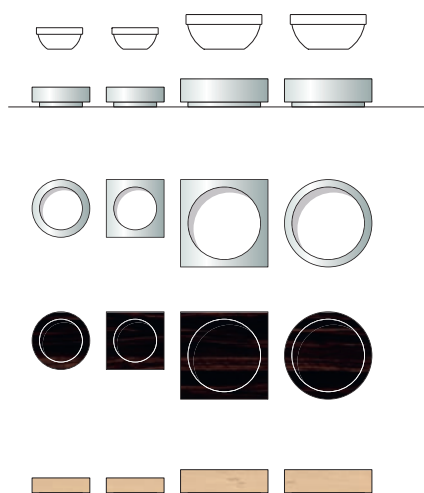

3. COMPLEMENTOS INDIVIDUALES DEL SISTEMA