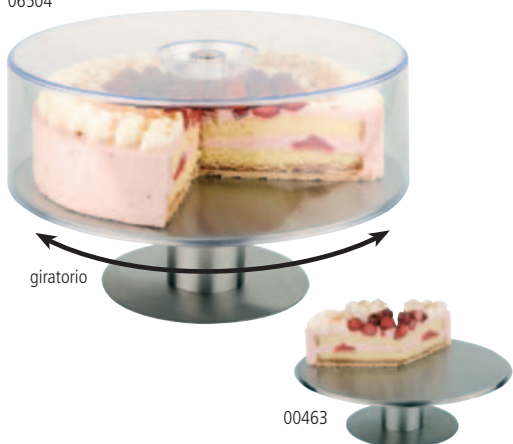

buffet glass plate
glass boards, robust
scratch-resistant chopping board
non-slip feet
stackable
low-maintenance

No.	tamaño cm size cm	altura cm height cm		€
00970	53 x 32,5	3	GN 1/1	11,00

00972	Ø 38	3		8,90
00974	Ø 48	3		11,90

campana por separado
06504

**porta tartas
"INOX"**
giratorio
acero inoxidable mate
base forrada antiralladuras
(sin campana)
en caja de regalo

**plate / cake plate
"INOX"**
rotating
stainless steel matt finish
foam rubber below to
save your furniture
to present canapés,
pastries and cake
in colour box