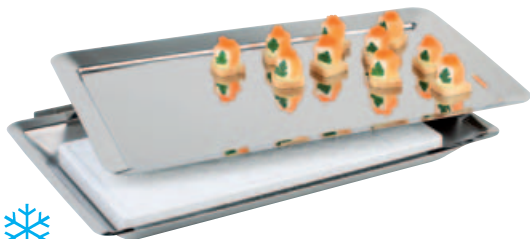

**buffet stand, 3 pcs.
"SUNDAY"**

metal chrome plated
1-tiers, 3 pcs.:
- 1 glass bowls Ø 23 cm
- 1 covers, hinged
- 1 metal chrome plated stand

No.	tamaño cm size cm	altura cm height cm	€
11794	Ø 24	17	29,00