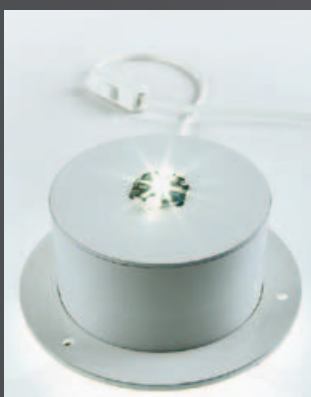

Módulo de iluminación LED con alimentación por red eléctrica

- Con cable de conexión e interruptor de cable
- Potencia luminosa LED 1 x 1 watio
- Color de la luz blanco
- Tiempo de vida 20.000 horas
- Tipo de protección 2, IP 23 CE

LED mains operated light module

- Cord and cord switch included
- Luminous power: LED 2 x 1 Watt
- White light
- Life of bulbs: 20,000 hours
- Protection class 2, IP 23 CE

No.		€
12446		79,20