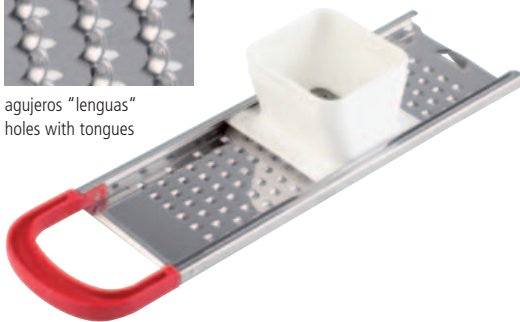

**rallador
"ECO"**

inox, agujeros cuadrados con bordes para conseguir hilos más largos
hecho de polietileno (Hostalen®)
ergonómico, manejable, plástico
muy resistente al golpe

**spätzle-/ noodle slicer
"ECO"**

stainless steel, square holes with tongues for long spätzle, like handmade on a board
slide made of polyethylen (Hostalen®)
ergonomic handle, shock-resistant plastic
easy to handle

No.	tamaño cm size cm	para cacerolas de tamaño cm for pots with size cm	€
88069	38 x 11	Ø 26 - 30	27,00