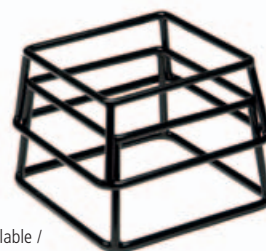

apilable /
stackable