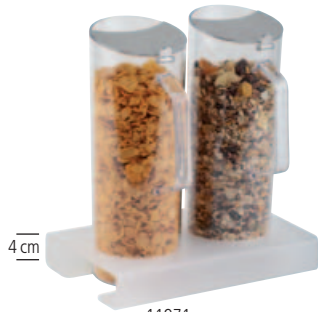

11971

11972