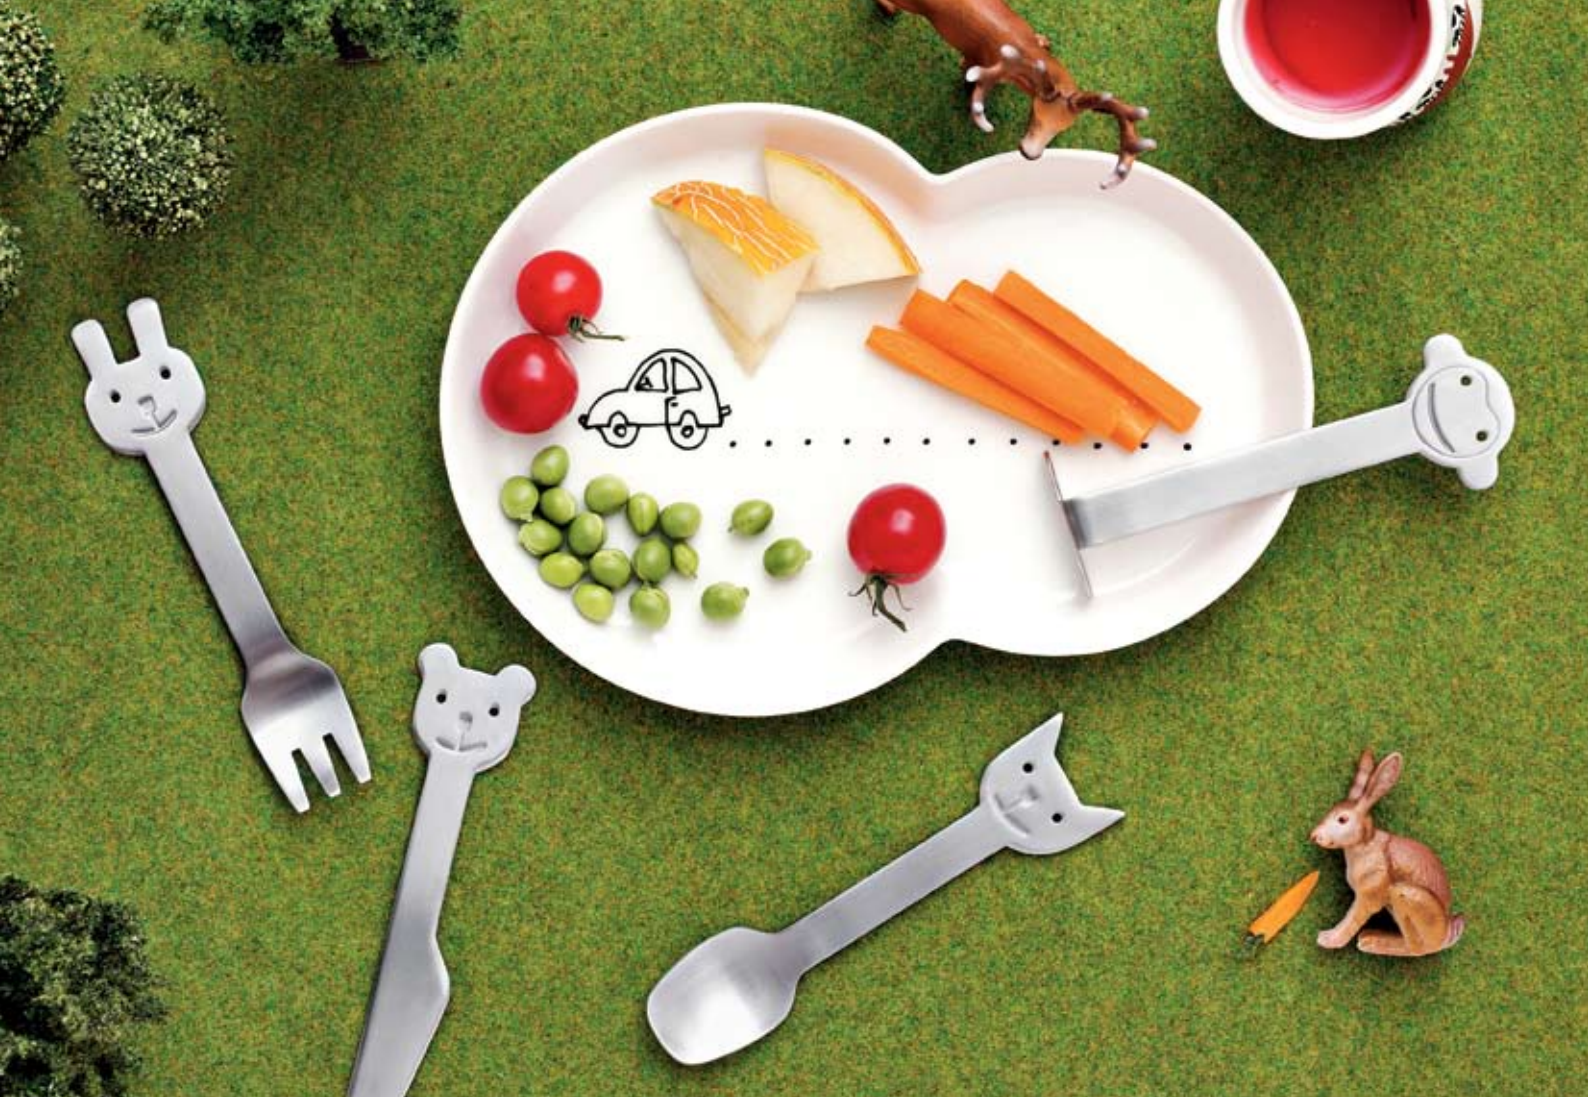

TWIST

When the rabbit, teddy, bear, cat and monkey scamper in the kitchen, it becomes much more fun being a child at the dinner table. The animal shaped cutlery is child-friendly with rounded corners and edges. The set is designed for children from the age of 1-4 years.