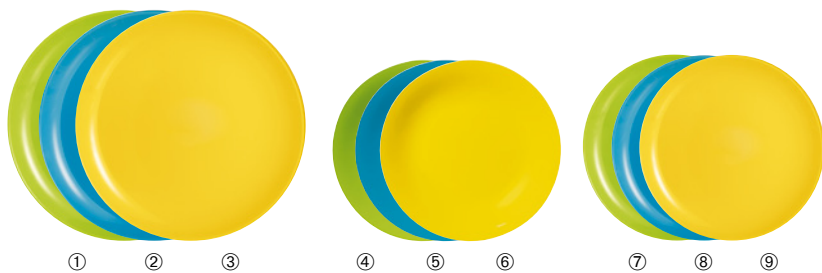

DINNER PLATE

26 cm - 10"

- ① anis - H7310 - R6/B4
- ② azur - H7257 - R6/B4
- ③ yellow - H7312 - R6/B4

SOUP PLATE

20 cm - 7 3/4"

- 78 cl - 26 1/4 oz
- ④ anis - H8768 - R6/B4
- ⑤ azur - H8065 - R6/B4
- ⑥ yellow - H8765 - R6/B4

DESSERT PLATE

20,5 cm - 8"

- ⑦ anis - H8766 - R6/B4
- ⑧ azur - H7258 - R6/B4
- ⑨ yellow - H8764 - R6/B4