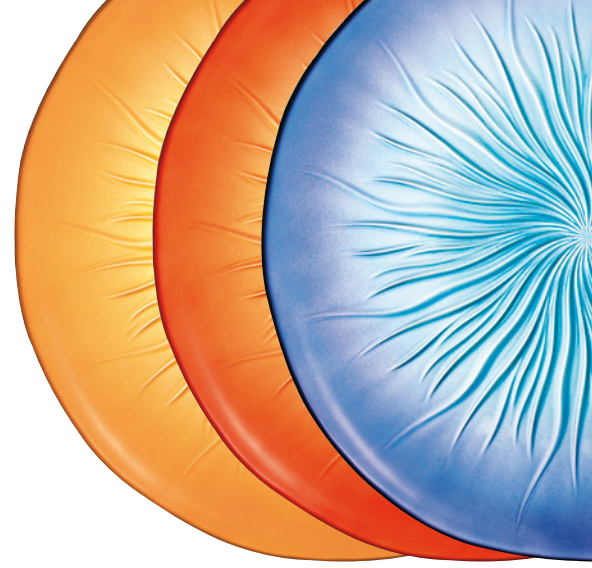

Soleil Yellow Red Blue

Radiant and intense colors