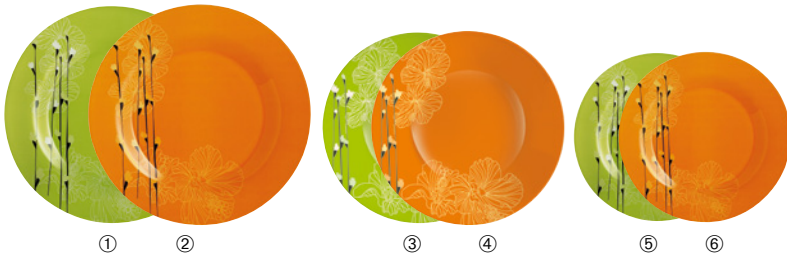

Eternal Spring

New square shape featuring a modern garden

DINNER PLATE
25 cm - 9 3/4"
H7255 - R6/B4

SOUP PLATE
21 cm - 8 1/4"
110 cl - 37 oz
H8829 - R6/B4

DESSERT PLATE
20 cm - 7 3/4"
H8827 - R6/B4

19 PCS DINNER SET
(dinner-soup-dessert*6-salad bowl)
H9141 - SS1/PAL

MULTI PURPOSE BOWL
16 cm - 6"
H8812 - R6/B4

SALAD BOWL
24 cm - 9 1/4"
H8815 - R6/B1

SET 6 CUP & SAUCER
22 cl - 7 1/4 oz
H8816 - P6/B4

Rhapsody

Exotic oriental flowers

DINNER PLATE

25 cm - 9 3/4"

- ① green - H7309 - R6/B4
- ② orange - H7307 - R6/B4

SOUP PLATE

21,5 cm - 8 1/4"

- ③ green - H8552 - R6/B4
- ④ orange - H8727 - R6/B4

DESSERT PLATE

19 cm - 7 1/4"

- ⑤ green - H8550 - R6/B4
- ⑥ orange - H8560 - R6/B4

MULTI PURPOSE BOWL

16,5 cm - 6 1/2"