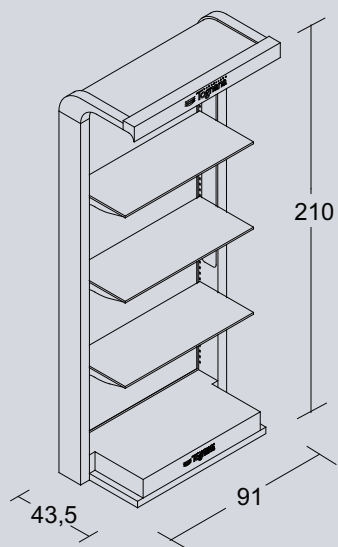

COD. SINGOLO
REF. SINGLE

STRUTTURA
metallica verniciata col. alluminio

BASE
in laminato tipo rovere grigio

SCHIENALE
verniciato col. grigio antracite

Ogni modulo è dotato di n° 3 mensole in vetro trasparente e relativi reggimensola in metallo verniciato col. alluminio; inoltre, secondo direttive Tognana, verrà inviato ai clienti un poster 70x100 con immagine relativa alla campagna pubblicitaria.