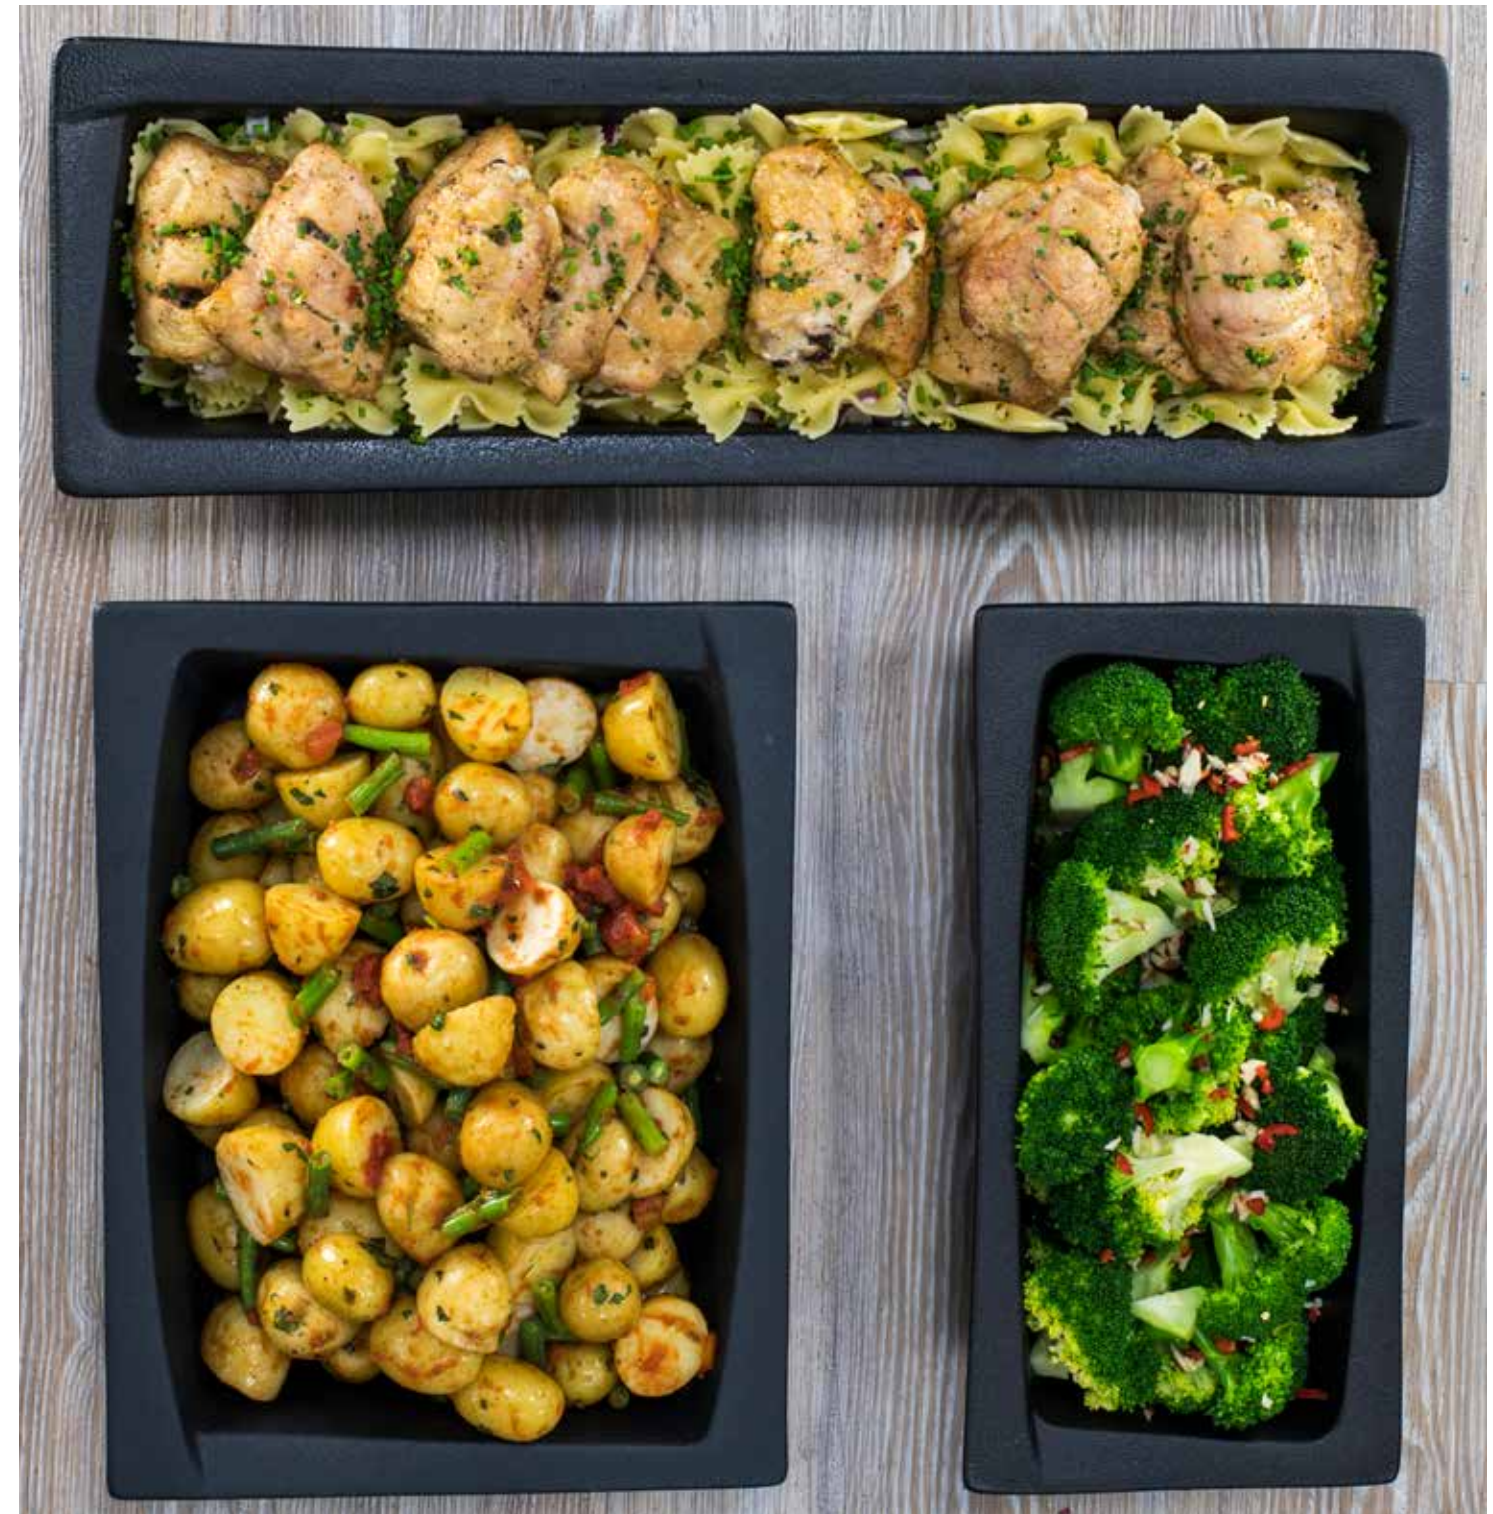

GN BUFFET PAN 1/3 - 17.6 x 32.5 cm AGNCRM022100013 1/2 - 26.5 x 32.5 cm AGNCRM022100012 2/3 - 35.4 x 32.5 cm AGNCRM022100023	GN BUFFET PAN 1/1 - 53 x 33.5 cm AGNCRM022100011	GN BUFFET PAN 2/4 - 53 x 16.2 cm AGNCRM022100024	GN FLAT PAN 1/1 - 53 x 32,5 x 2,5 cm AGNCRM083100011 1/3 - 17,6 x 32,5 x 25 cm AGNCRM083100013 2/4 - 53,0 x 16 x 2,5 cm AGNCRM259100024	GN FLAT PAN 1/2 - 26,5 x 32,5 x 25 cm AGNCRM259100012 2/3 - 35,4 x 32,5 x 2,5 cm AGNCRM083100023