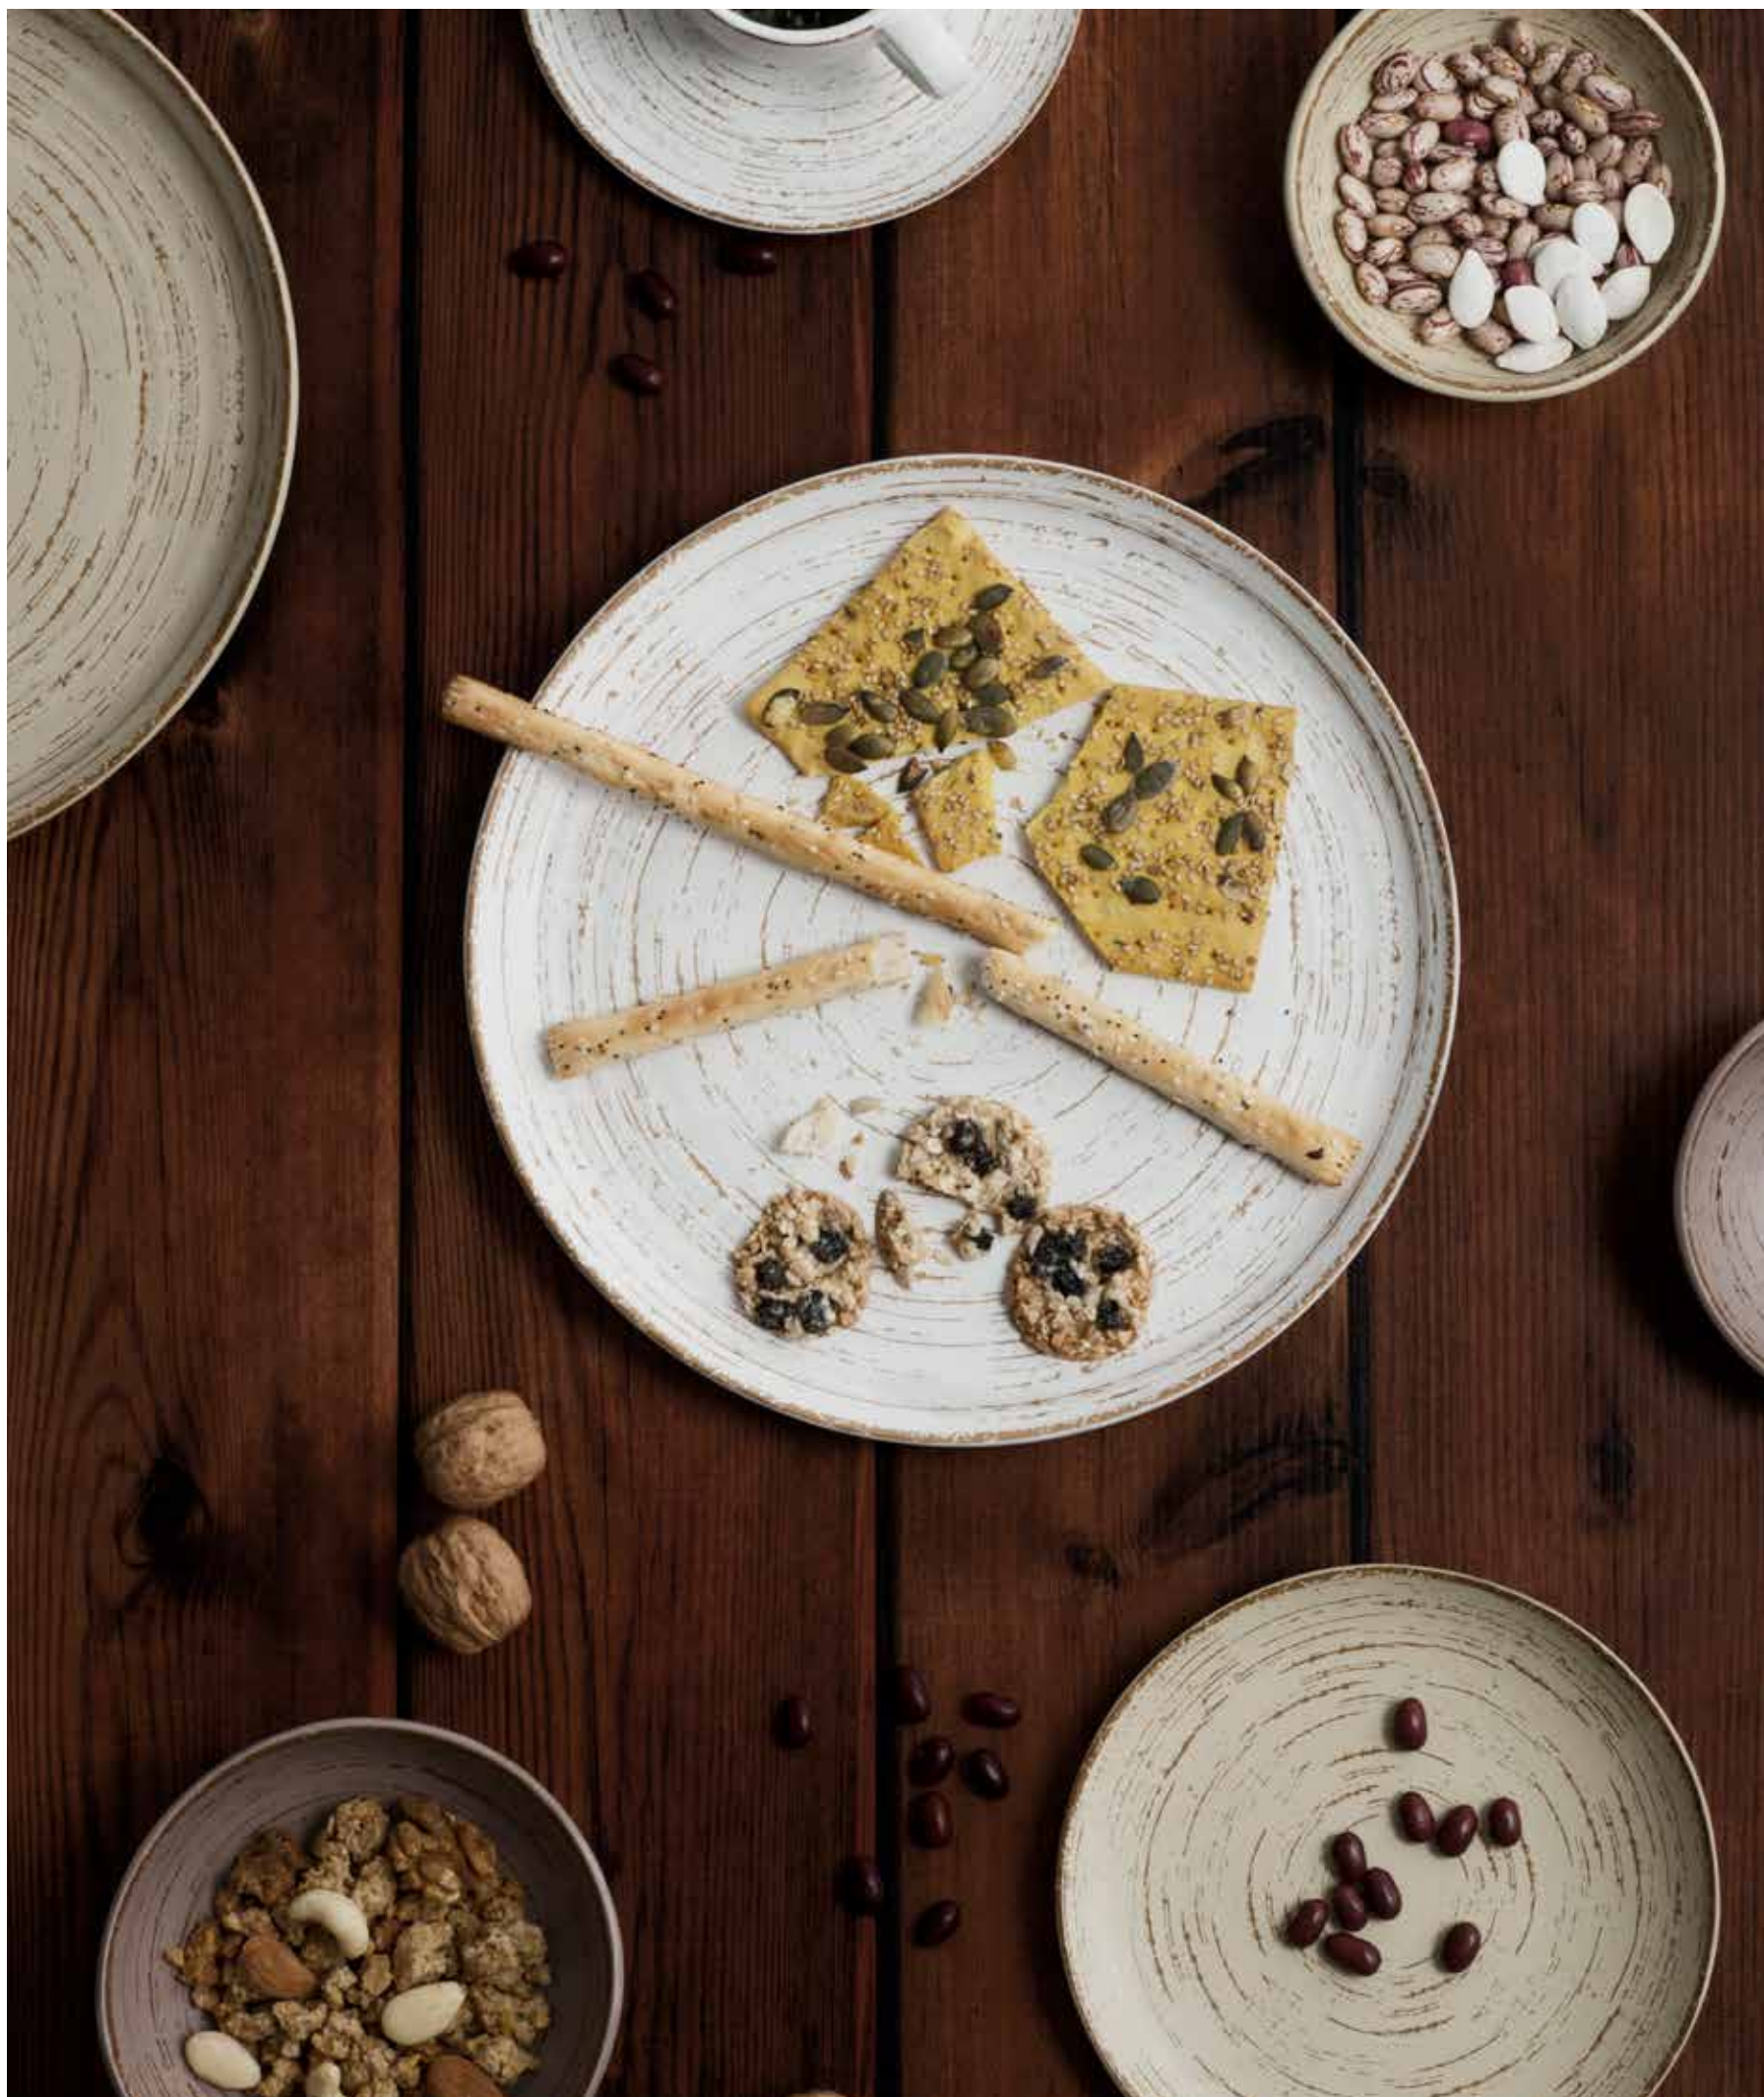

TORNADO

TORNADO textures and colours provide organical sensation. Created in nature with its lines flowing design in circle and multi material approach provide the ability to transition through dining styles from casuals to formal and breakfast buffets to outdoor.