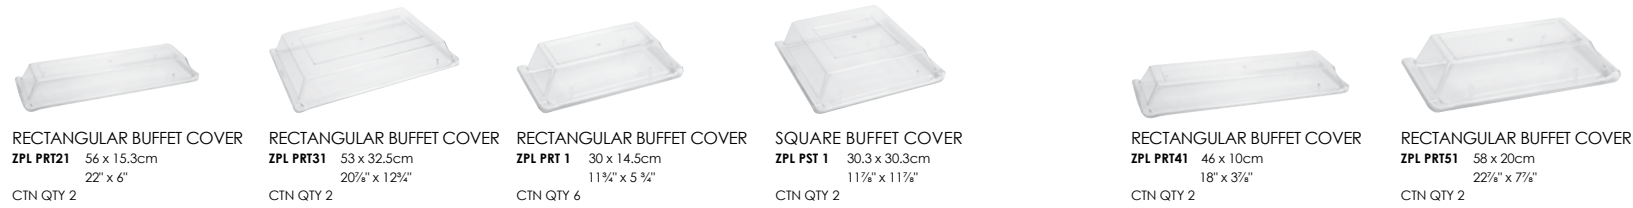

Polycarbonate Covers

Polycarbonate covers are not available in France.