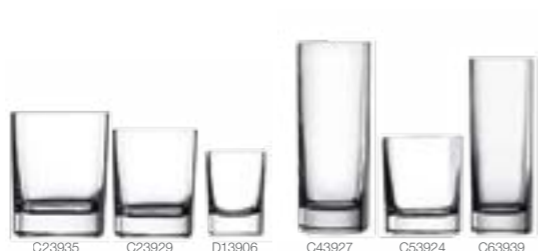

Strauss Crystal
C63939 Soft Drink Glass 390 cc • **C53924** Juice Glass 240 cc
C43927 Soft Drink Glass 265 cc • **C23935** Whiskey Glass 350 cc
C23929 Whiskey Glass 285 cc • **D13906** Liquor Glass 60 cc