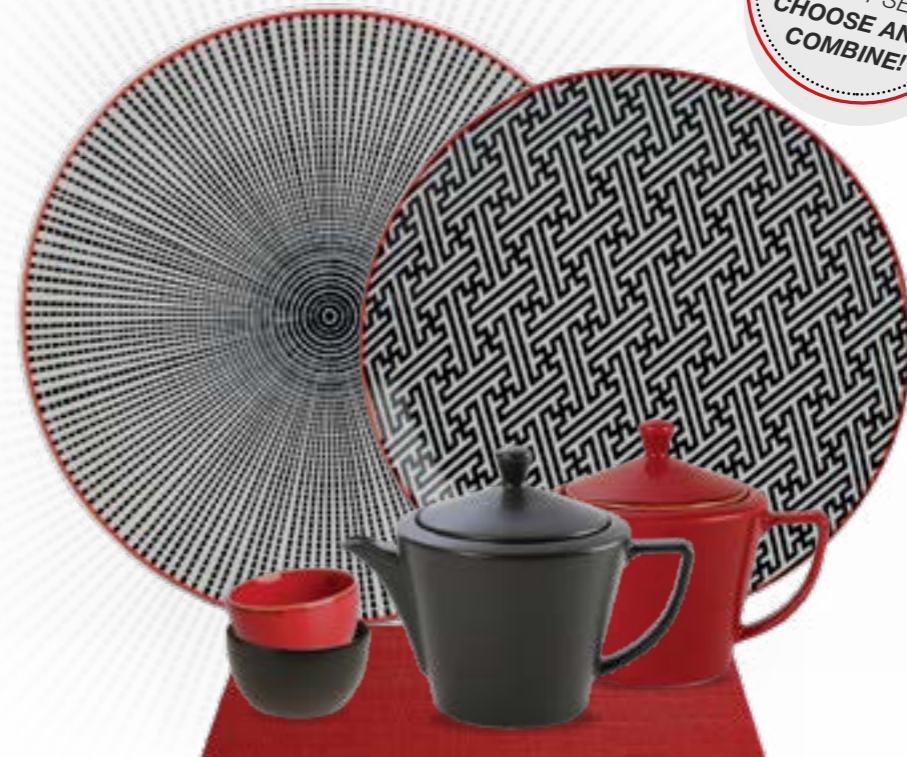

MIX&MATCH BLACK

A style revolution in creativity... Mix&Match

Mix&Match Collection is designed inspired by the Mix&Match movement, which is one of the most popular trends in 2017. It emerges from the synergy of geometrical patterns in different forms applied on red and black. It inspires to be creative by its assertive look.

BUY PIECE
BY PIECE,
NOT BY SET
CHOOSE AND
COMBINE!

- Black Plates 18Z127 27 cm • 18Z122 22 cm
- 938405 Seasons Red/Black Pot with Lid 500 cc
- 382125 Seasons Red Sugar Bowl 210 cc
- 382125 Seasons Black Sugar Bowl 210 cc
- 1S4530 Gypsy Red Table Mat 45x30 cm
- YA6484 Quantum Mat Siyah Cutlery Set (84 Pieces)
- 1V0925 Patna Black Cake Stand 25 cm
- 1S0736 Patna Black Service Stone 36x19 cm
- A11944 Hazy Water Goblet 450 cc
- C11950 Hazy Water Glass 500 cc