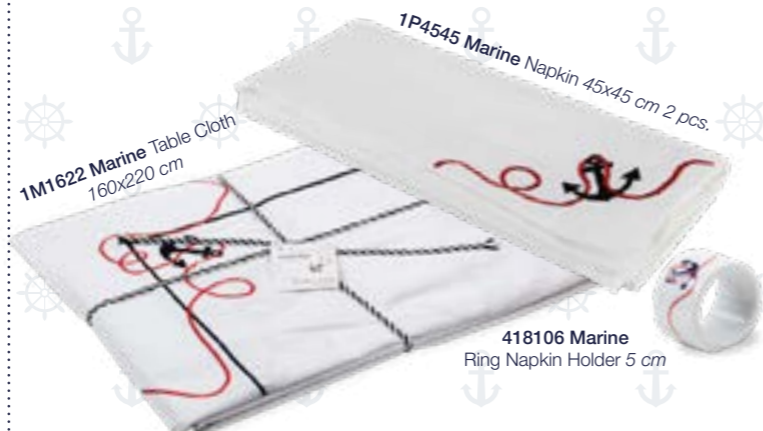

1M1622 Marine Table Cloth
160x220 cm

1P4545 Marine Napkin 45x45 cm 2 pcs.

418106 Marine
Ring Napkin Holder 5 cm