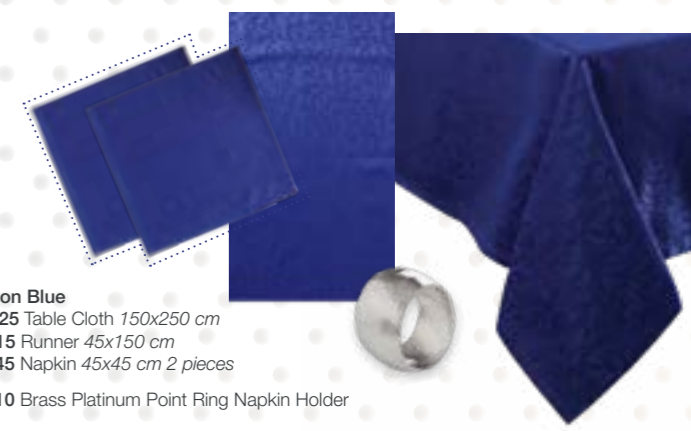

TK23B585

AESTHETIC
LOOK
OF PURE AND
DELICATE
GRACE

Gold Goblet
A16722 Water Glass 220 cc • A26712 Red Wine Glass 120 cc
A56715 Flute Champagne Glass 150 cc • A96705 Liquor Glass 50 cc

Cohen Gold Candelabra
1A0536 36 cm • 1A0531 31 cm • 1A0521 21 cm