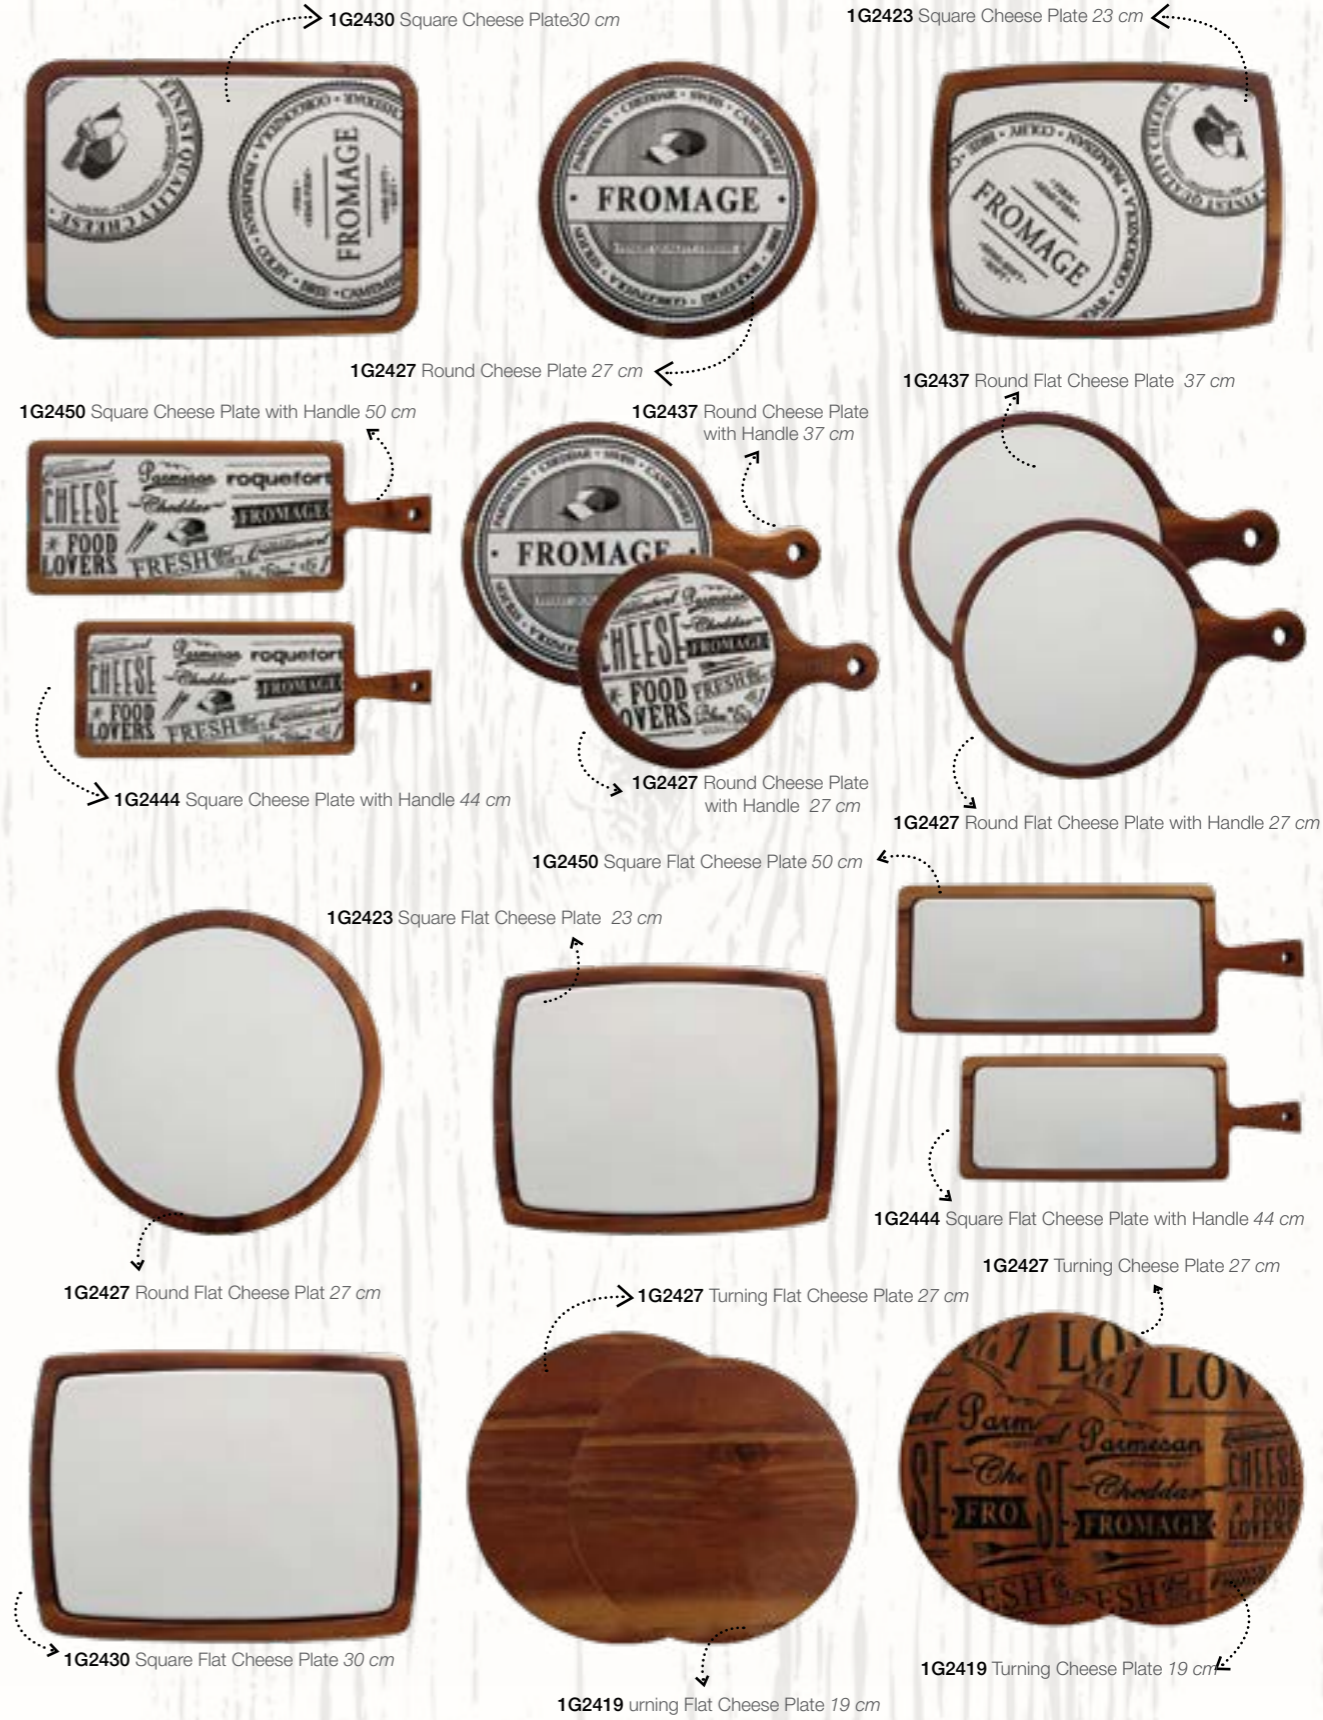

1G2725 Shiraz Wine Service Board 25 cm

1G2725 Shiraz Anchor Cheese Service Board 25 cm

1G1932 Shiraz Bon Appetit Tray 32 cm

For those who want to create difference...

GLASS PRODUCTS

You can use the simplicity of glass and the joy of transparency both as accessories and as presentation, and create elegant themes.