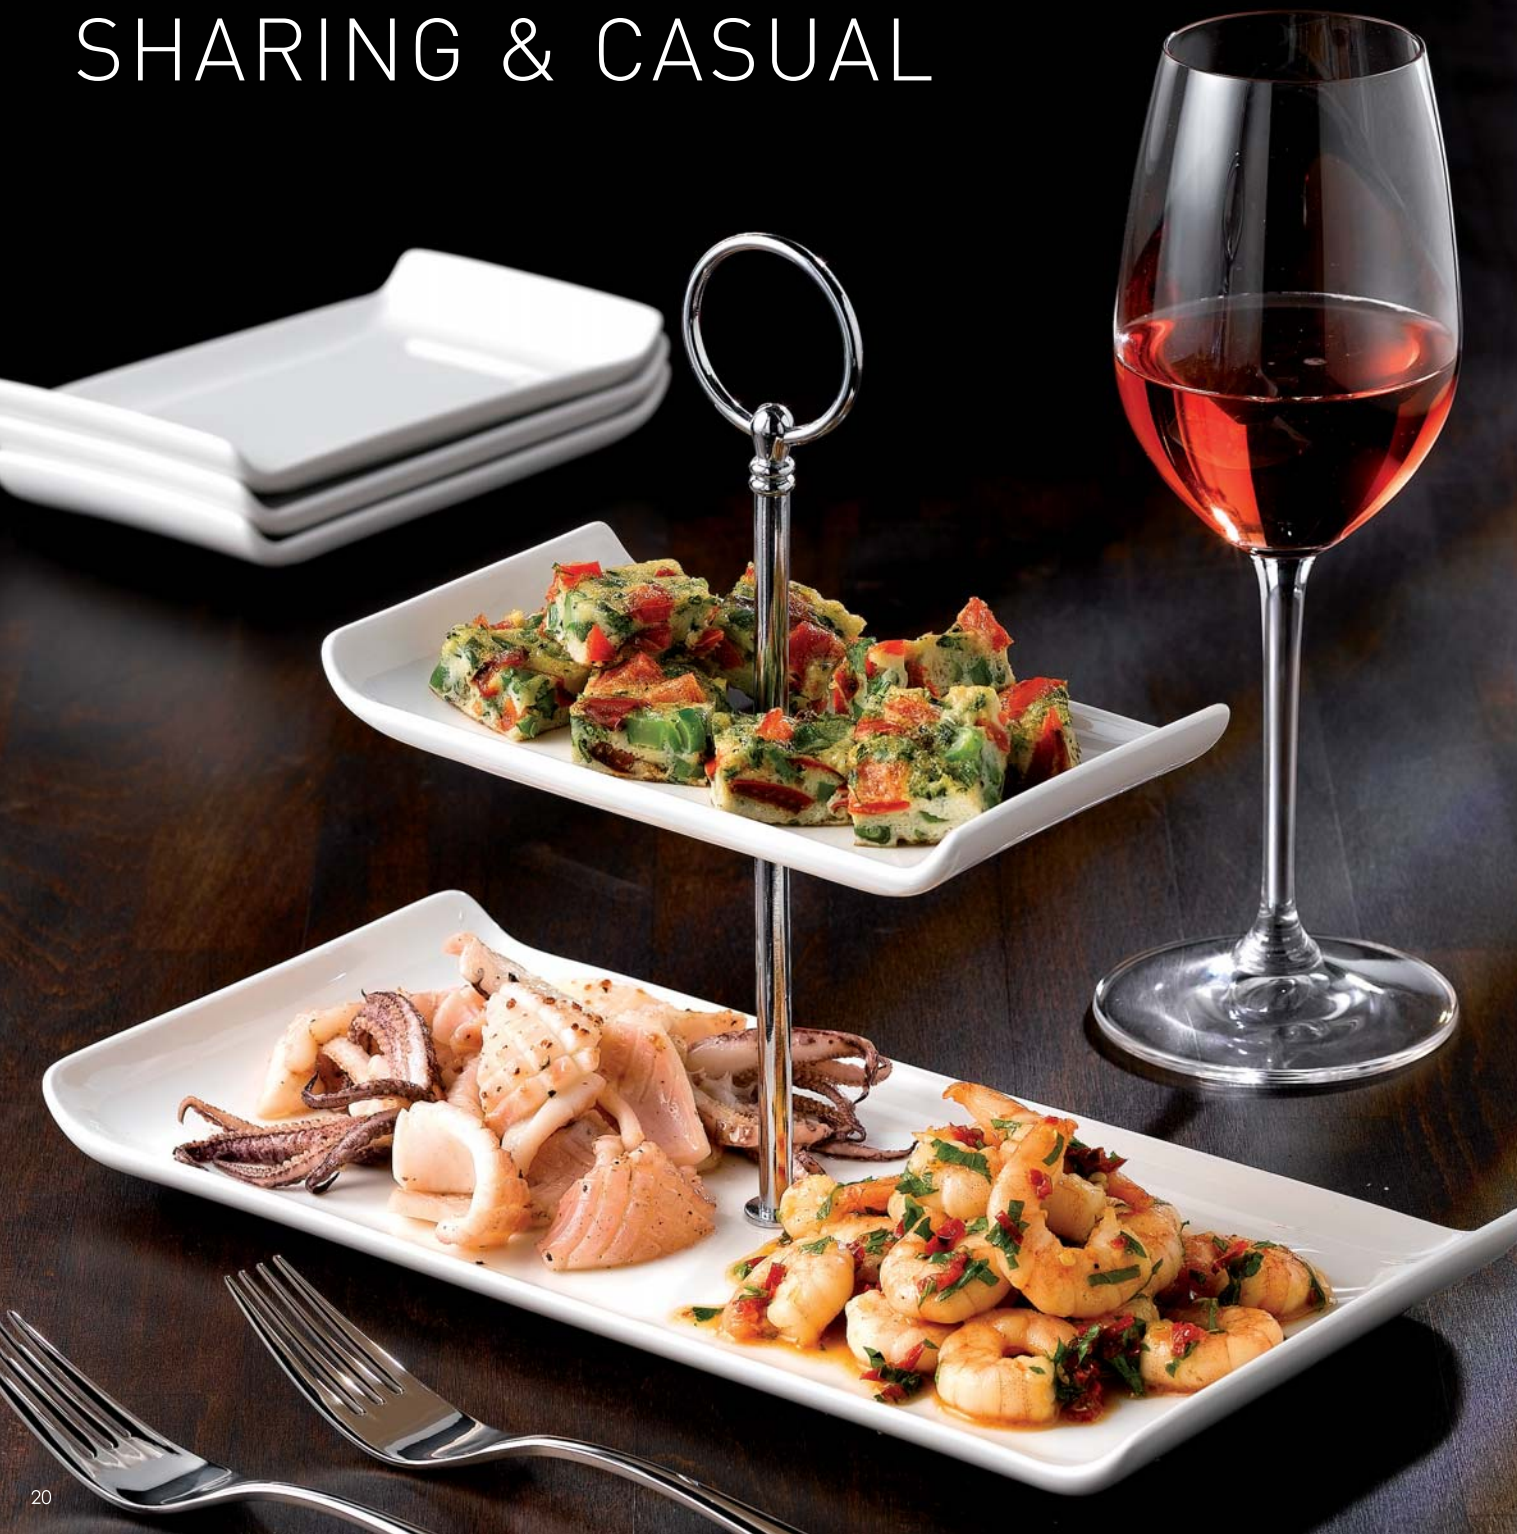

SHARING & CASUAL