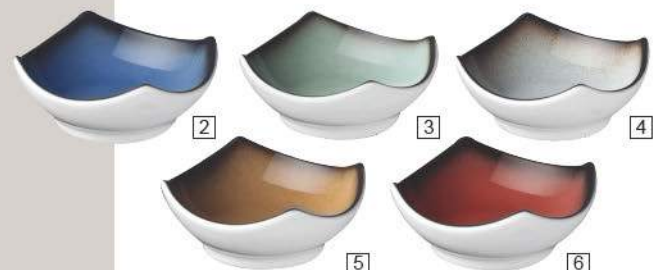

ITEM DESCRIPTION	PU¹	Item-No.
Bowl with cover 5120 3,50 ltr. / 150.0 oz.	1	001.736120² 001.736152³ 001.736182⁴ 001.736212⁵ 001.749502⁶
Bowl without cover 5120 3,50 ltr. / 150.0 oz.	1	001.736121² 001.736153³ 001.736183⁴ 001.736213⁵ 001.749503⁶
Cover for bowl 5120 17 cm / 6.7 inch	1	001.736122² 001.736154³ 001.736184⁴ 001.736214⁵ 001.749504⁶
Bowl with cover 5140 2,00 ltr. / 66.6 oz.	1	001.736123² 001.736155³ 001.736185⁴ 001.736215⁵ 001.749505⁶
Bowl without cover 5140 2,00 ltr. / 66.6 oz.	1	001.736124² 001.736156³ 001.736186⁴ 001.736216⁵ 001.749506⁶
Cover for bowl 5140 19,5 cm / 7.7 inch	1	001.736125² 001.736157³ 001.736187⁴ 001.736217⁵ 001.749507⁶
Bowl sloping 8,5 cm / 3.4 inch (SAVOY)	6	001.736080² 001.736084³ 001.736088⁴ 001.736092⁵ 001.749508⁶
Bowl sloping 11 cm / 4.4 inch (SAVOY)	6	001.736083² 001.736087³ 001.736091⁴ 001.736095⁵ 001.749509⁶
Bowl square 9 cm / 3.5 x 3.5 inch (SAVOY)	6	001.736081² 001.736085³ 001.736089⁴ 001.736093⁵ 001.749510⁶
Bowl square 11 cm / 4.8 x 4.8 inch (SAVOY)	6	001.736082² 001.736086³ 001.736090⁴ 001.736094⁵ 001.749511⁶

2 »Royalblau« 57122

3 »Türkis« 57123

4 »Grau« 57124

5 »Caramel« 57125

6 »Ziegelrot« 57126